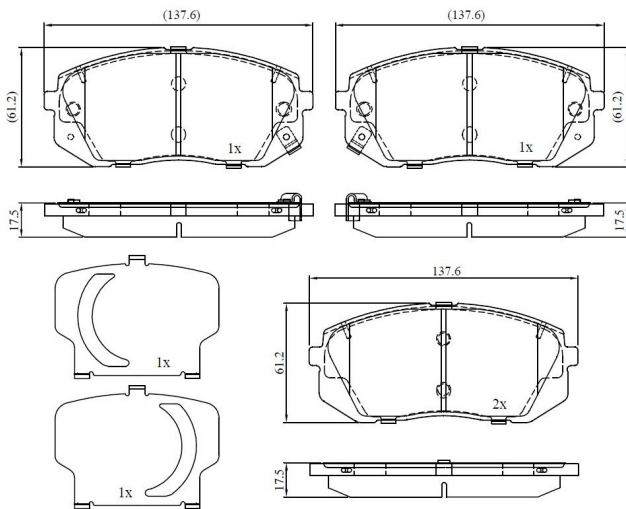

Make: KIA

Model: OPTIMA Sportswagon

Part Number: ADB32529

Vehicle Manufacturing/Engine:

ADB32529

Specifications

Fitting Position	:	Front
Model Date	:	2016-

Or. Caliper	:	
WVA	:	24501
FMSI	:	
Length	:	137.8
Width	:	61
Thickness	:	17.6