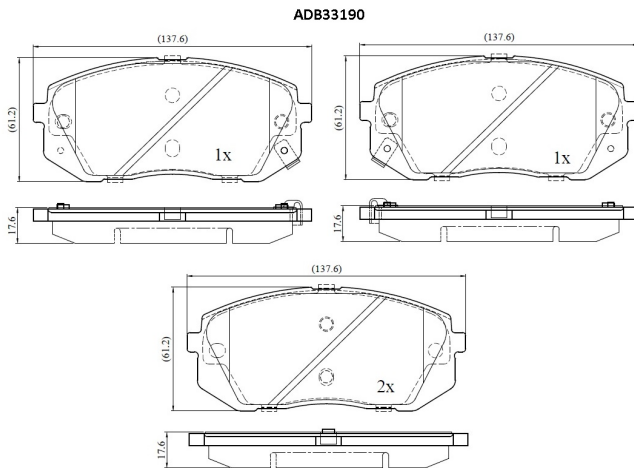

Make: KIA

Model: OPTIMA Sportswagon

Part Number: ADB33190

Vehicle Manufacturing/Engine:

Specifications

Fitting Position	:	Front
Model Date	:	2018-
Or. Caliper	:	

WVA	:	25205
FMSI	:	
Length	:	137.6
Width	:	61.2
Thickness	:	17.6