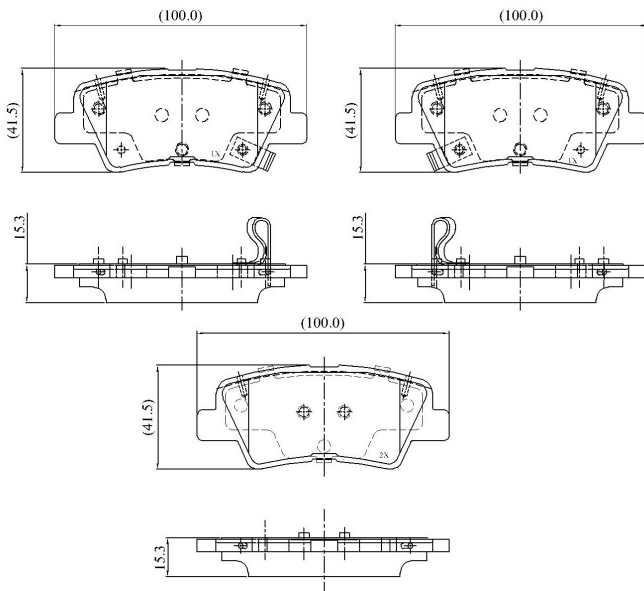

Make: KIA

Model: OPTIMA

Part Number: ADB32161

Vehicle Manufacturing/Engine:

ADB32161

Specifications

Fitting Position : Rear

Model Date	:	03/12-
Or. Caliper	:	Akebono
WVA	:	2,49,34,24,93,52,49,36,00,00,00,00,00,00,000
FMSI	:	
Length	:	99.8
Width	:	41
Thickness	:	15.3