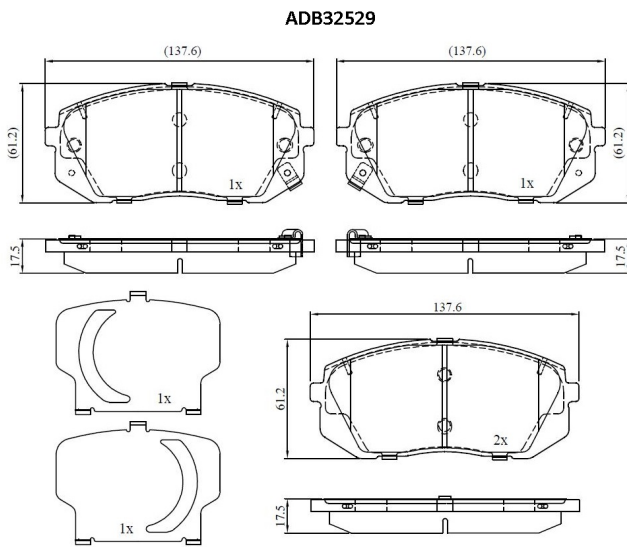

Make: KIA

Model: OPTIMA

Part Number: ADB32529

Vehicle Manufacturing/Engine:

Specifications

Fitting Position	:	Front
Model Date	:	2016-

Or. Caliper	:	
WVA	:	24501
FMSI	:	
Length	:	137.8
Width	:	61
Thickness	:	17.6