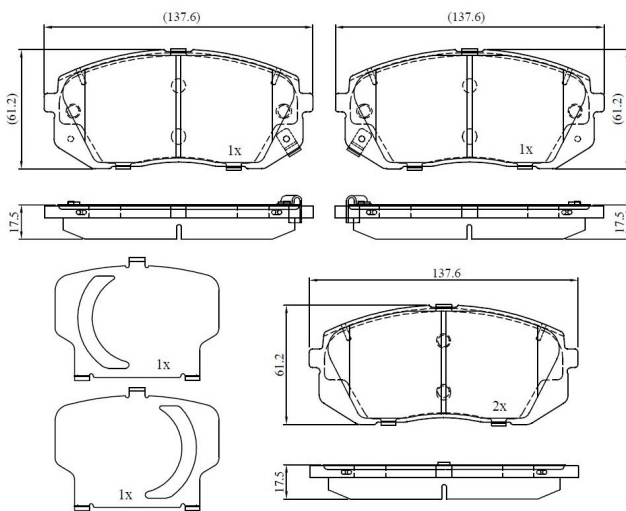

Make: KIA

Model: OPTIMA

Part Number: ADB32529

Vehicle Manufacturing/Engine:

ADB32529

Specifications

Fitting Position	:	Front
Model Date	:	2018-

Or. Caliper	:	
WVA	:	24501
FMSI	:	
Length	:	137.8
Width	:	61
Thickness	:	17.6