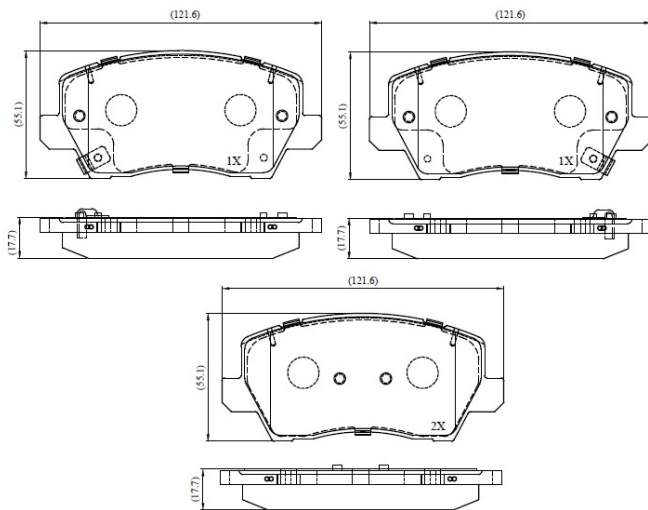

Make: KIA

Model: PICANTO III

Part Number: ADB32526

Vehicle Manufacturing/Engine:

ADB32526

Specifications

Fitting Position	:	Front
Model Date	:	2017-

Or. Caliper	:	
WVA	:	22,90,42,29,05,22,906
FMSI	:	
Length	:	121.65
Width	:	54.8
Thickness	:	17.7,18.1