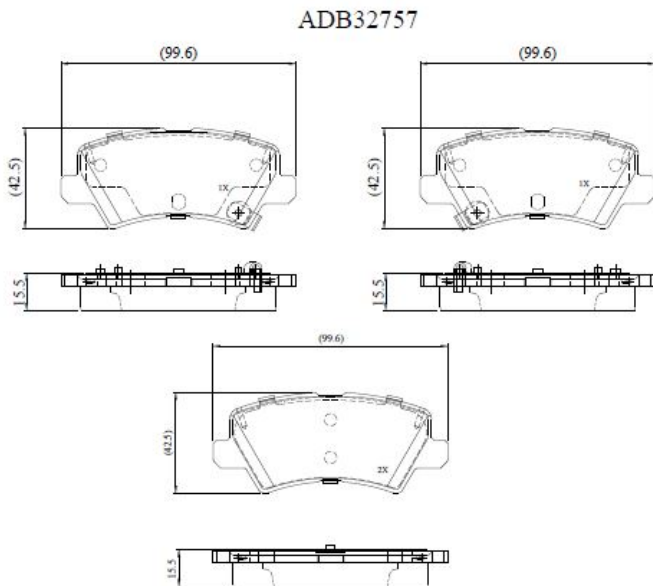

Make: KIA

Model: PICANTO III

Part Number: ADB32757

Vehicle Manufacturing/Engine:

Specifications

Fitting Position	:	Rear
Model Date	:	2017-

Or. Caliper	:	
WVA	:	22,90,12,29,02,22,903
FMSI	:	
Length	:	99.7
Width	:	42
Thickness	:	15.5