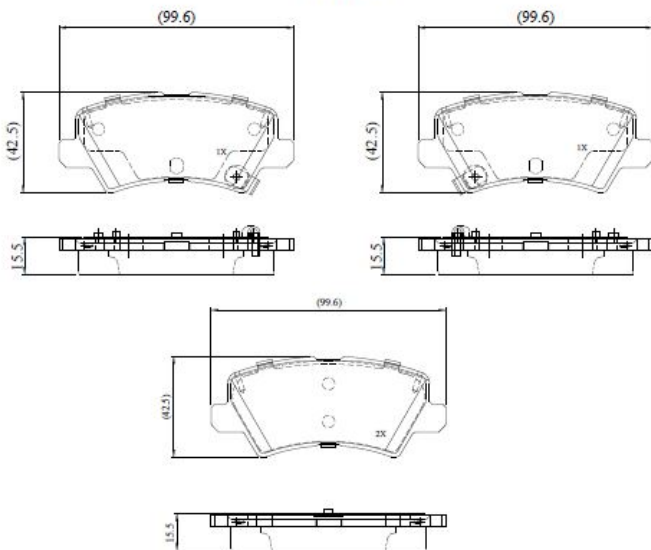

Make: KIA

Model: PICANTO III

Part Number: ADB32757

Vehicle Manufacturing/Engine:

ADB32757

Specifications

Fitting Position	:	Rear
Model Date	:	2017-

Or. Caliper	:	
WVA	:	22,90,12,29,02,22,903
FMSI	:	
Length	:	99.7
Width	:	42
Thickness	:	15.5