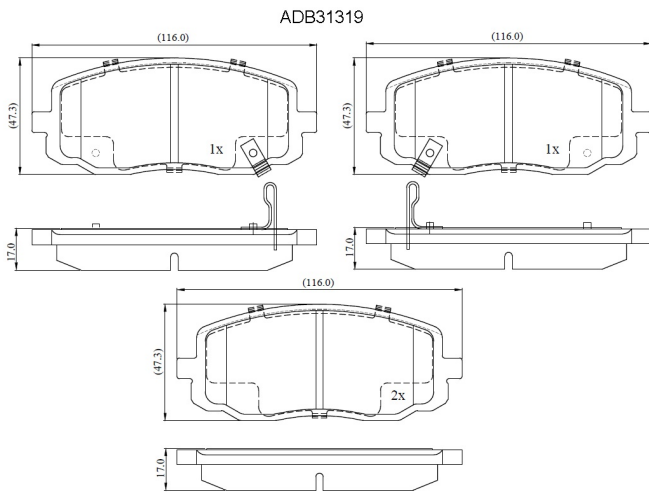

Make: KIA

Model: Picanto

Part Number: ADB31319

Vehicle Manufacturing/Engine:

Specifications

Fitting Position	:	Front
Model Date	:	04-->
Or. Caliper	:	

WVA	:	24275
FMSI	:	
Length	:	116
Width	:	47.3
Thickness	:	17