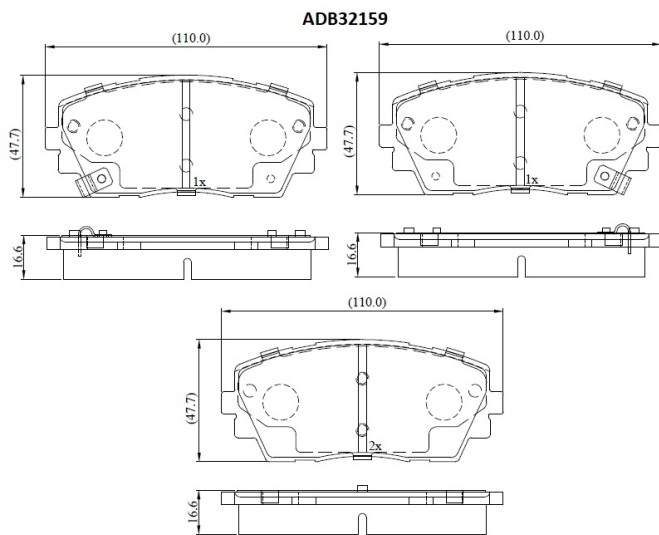

Make: KIA

Model: Picanto

Part Number: ADB32159

Vehicle Manufacturing/Engine:

Specifications

| | | |
|-------------------------|---|--------|
| Fitting Position | : | Front |
| Model Date | : | 05/11- |
| Or. Caliper | : | Mando |

| | | |
|------------------|---|--------------------|
| WVA | : | 25365, 25366,25367 |
| FMSI | : | |
| Length | : | 110 |
| Width | : | 47.7 |
| Thickness | : | 16.6 |