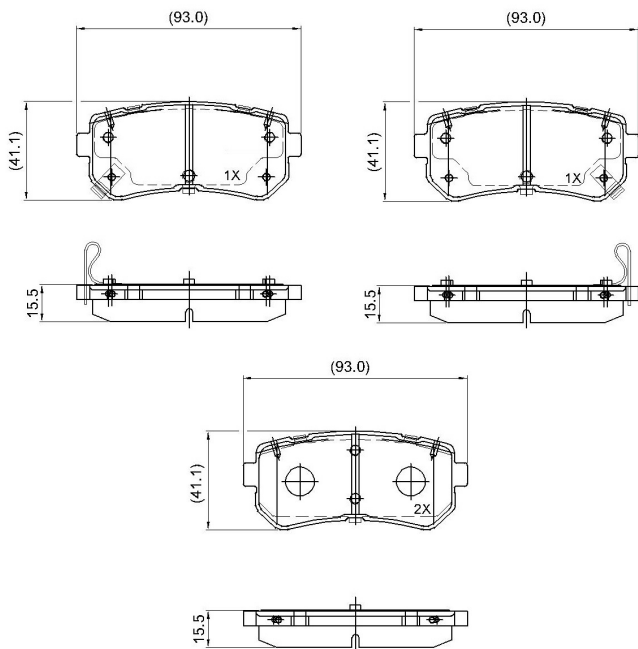

Make: KIA

Model: Picanto

Part Number: ADB32276

Vehicle Manufacturing/Engine:

ADB32276

Specifications

Fitting Position	:	Rear
Model Date	:	05/11-
Or. Caliper	:	
WVA	:	25677, 25678, 25679
FMSI	:	
Length	:	93
Width	:	41.1
Thickness	:	15.5