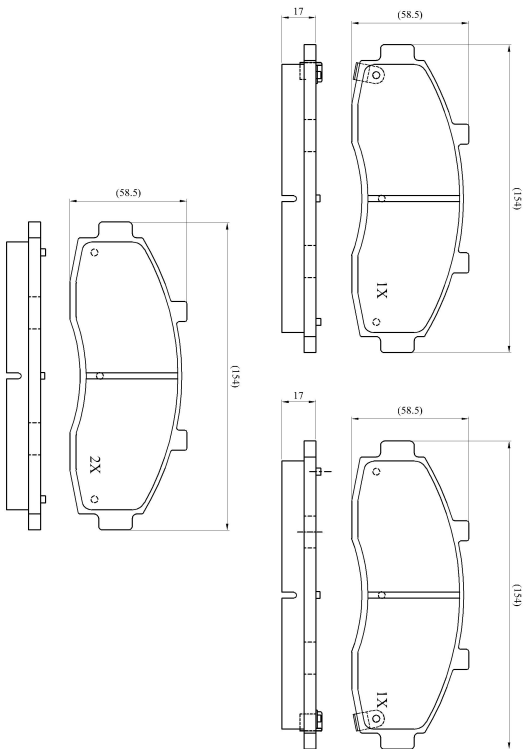

Make: KIA

Model: Pregio

Part Number: ADB3721

Vehicle Manufacturing/Engine:

ADB3721

Specifications

Fitting Position	:	Front
Model Date	:	02/97->
Or. Caliper	:	Sumitomo
WVA	:	23484
FMSI	:	
Length	:	154
Width	:	58.5
Thickness	:	17