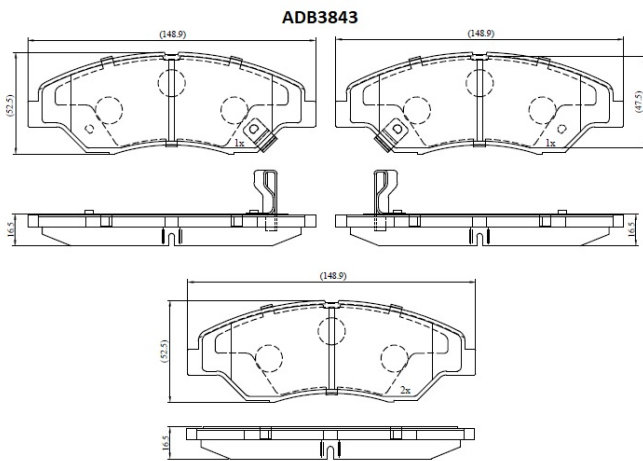

Make: KIA

Model: Retona

Part Number: ADB3843

Vehicle Manufacturing/Engine:

Specifications

Fitting Position	:	Rear
Model Date	:	06/99->
Or. Caliper	:	Sumitomo
WVA	:	23442

FMSI	:	
Length	:	148.9
Width	:	52.5
Thickness	:	16.5