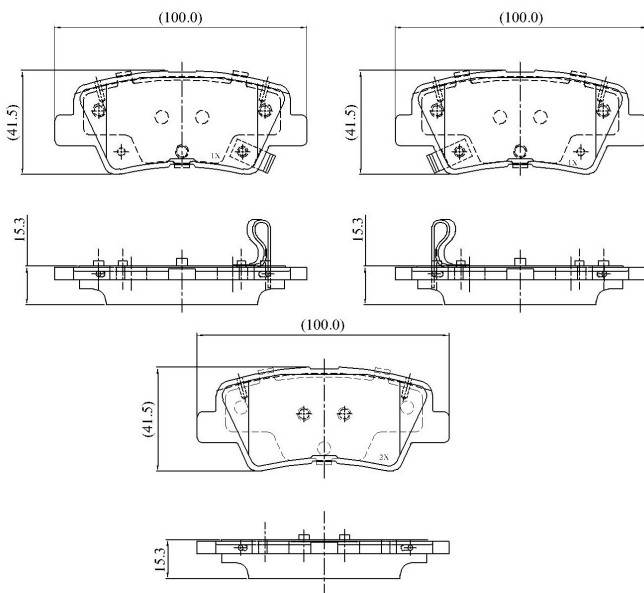

Make: KIA

Model: RIO III Saloon

Part Number: ADB32161

Vehicle Manufacturing/Engine:

ADB32161

Specifications

Fitting Position : Rear

Model Date	:	06/11-
Or. Caliper	:	Akebono
WVA	:	2,49,34,24,93,52,49,36,00,00,00,00,00,00,000
FMSI	:	
Length	:	99.8
Width	:	41
Thickness	:	15.3