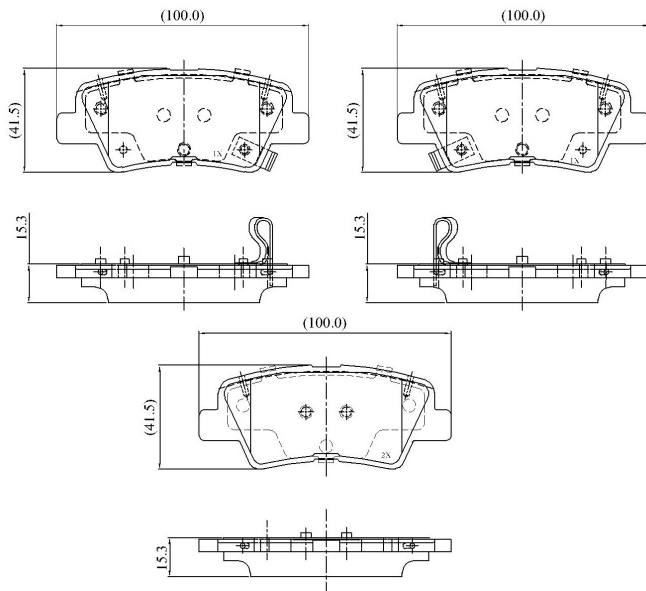

Make: KIA

Model: RIO III Saloon

Part Number: ADB32161

Vehicle Manufacturing/Engine:

ADB32161

Specifications

Fitting Position : Rear

Model Date	:	06/12-
Or. Caliper	:	Akebono
WVA	:	2,49,34,24,93,52,49,36,00,00,00,00,00,00,000
FMSI	:	
Length	:	99.8
Width	:	41
Thickness	:	15.3