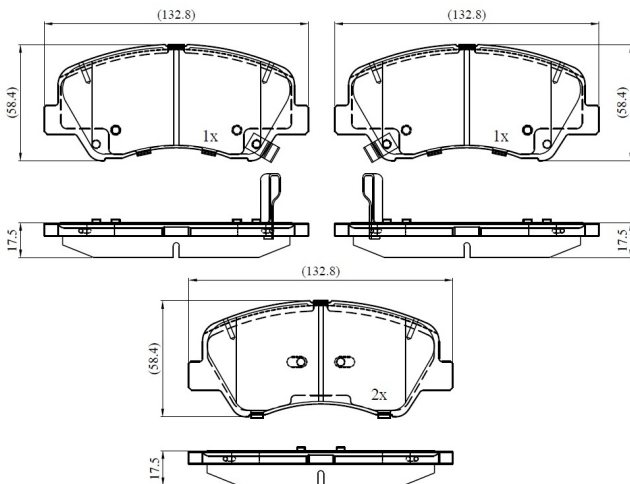

Make: KIA

Model: RIO III Saloon

Part Number: ADB32493

Vehicle Manufacturing/Engine:

ADB32493

Specifications

Fitting Position	:	Front
Model Date	:	2014-2017

Or. Caliper	:	
WVA	:	
FMSI	:	
Length	:	132.8
Width	:	94.8
Thickness	:	20