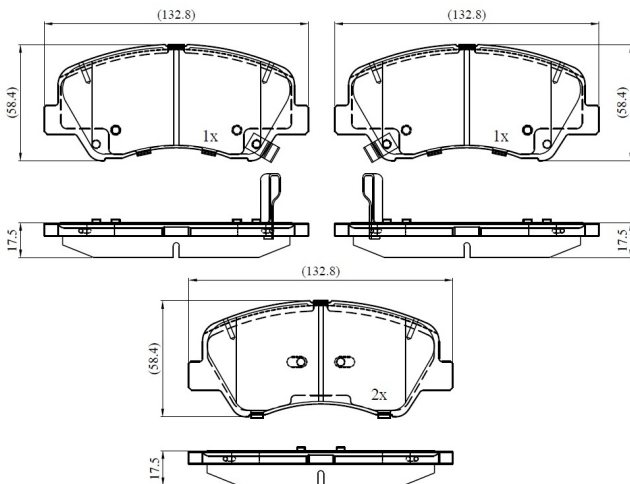

Make: KIA

Model: Rio III

Part Number: ADB32493

Vehicle Manufacturing/Engine:

ADB32493

Specifications

Fitting Position	:	Front
Model Date	:	2011-2017

Or. Caliper	:	
WVA	:	
FMSI	:	
Length	:	132.8
Width	:	94.8
Thickness	:	20