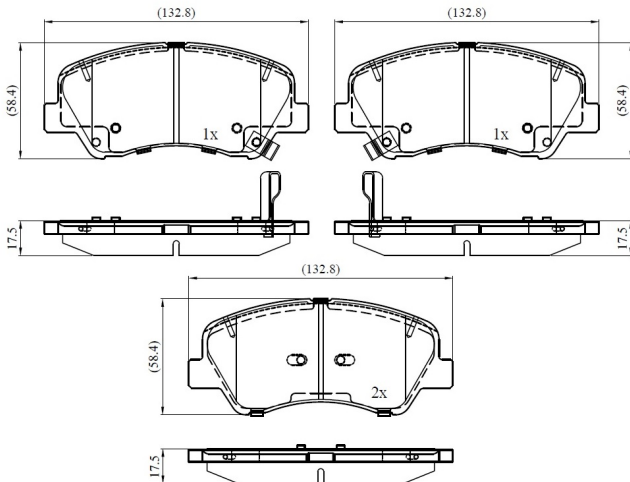

Make: KIA

Model: Rio III

Part Number: ADB32493

Vehicle Manufacturing/Engine:

ADB32493

Specifications

Fitting Position	:	Front
Model Date	:	2011-2017

Or. Caliper	:	
WVA	:	
FMSI	:	
Length	:	132.8
Width	:	94.8
Thickness	:	20