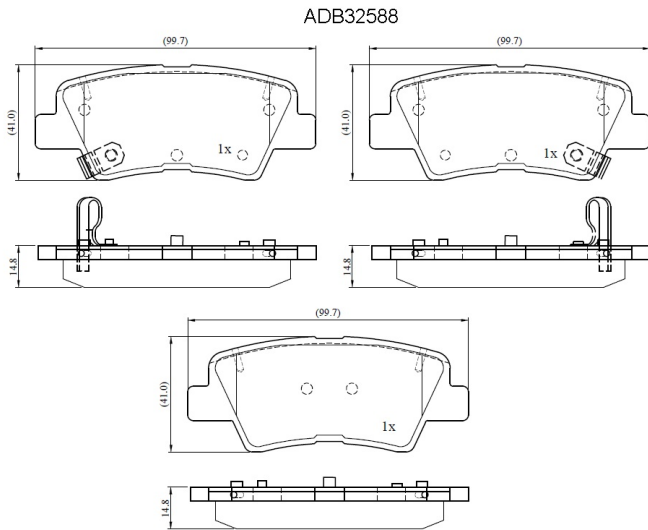

Make: KIA

Model: Rio

Part Number: ADB32588

Vehicle Manufacturing/Engine:

Specifications

Fitting Position	:	Rear
Model Date	:	Dec-13
Or. Caliper	:	

WVA	:	
FMSI	:	D1544
Length	:	100
Width	:	41.5
Thickness	:	14.8