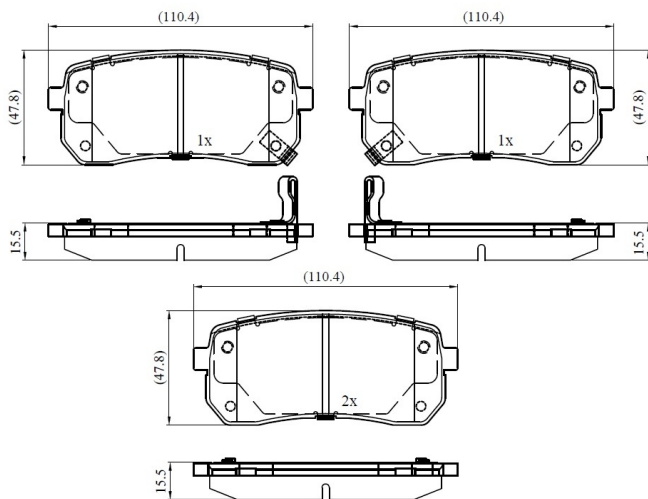

Make: KIA

Model: Sedona MK II

Part Number: ADB33256

Vehicle Manufacturing/Engine:

ADB33256

Specifications

Fitting Position	:	Rear
Model Date	:	2001-2006

Or. Caliper	:	
WVA	:	24599
FMSI	:	
Length	:	110.4
Width	:	47.8
Thickness	:	15.5