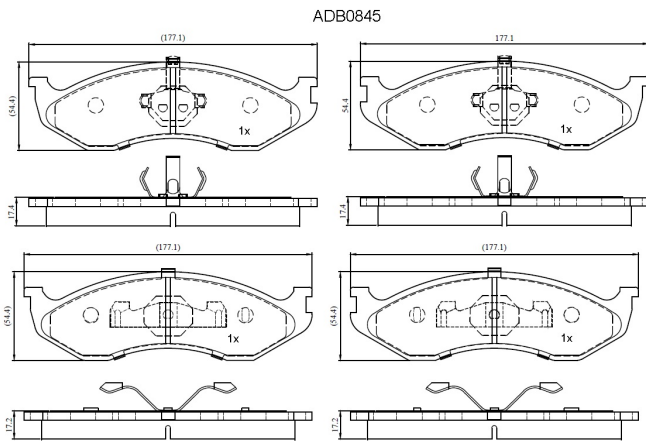

Make: KIA

Model: Sedona

Part Number: ADB0845

Vehicle Manufacturing/Engine:

Specifications

Fitting Position	:	Front
Model Date	:	06/99-05/01
Or. Caliper	:	K-Hayes
WVA	:	21822

FMSI	:	
Length	:	177.1
Width	:	54.4
Thickness	:	17.2