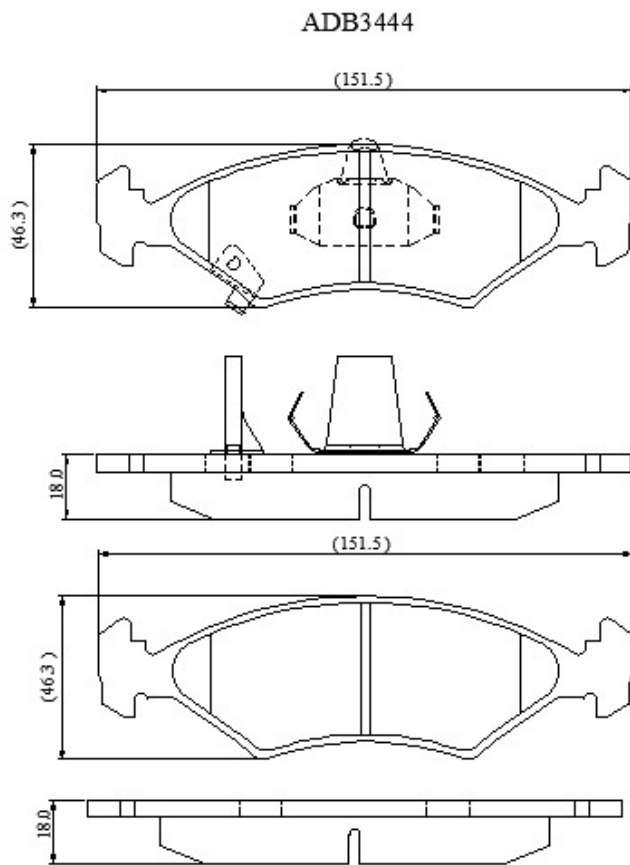

Make: KIA

Model: Sephia I

Part Number: ADB3444

Vehicle Manufacturing/Engine:

Specifications

Fitting Position

:

Front

Model Date	:	01/94-02/98
Or. Caliper	:	Ate
WVA	:	23384
FMSI	:	
Length	:	150.9
Width	:	46
Thickness	:	18