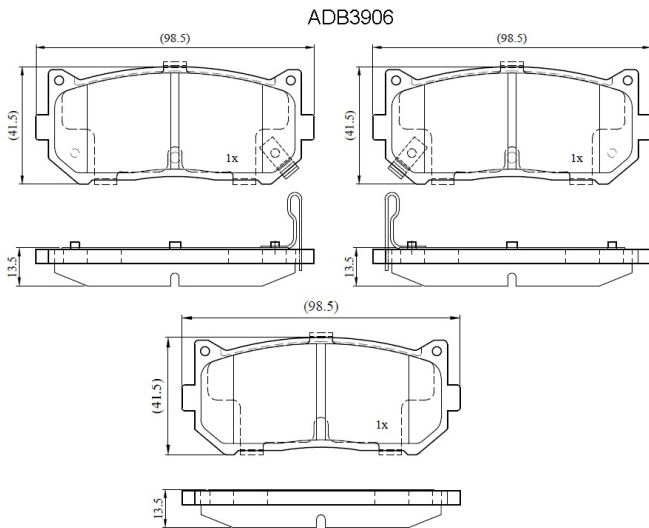

Make: KIA

Model: Shuma I

Part Number: ADB3906

Vehicle Manufacturing/Engine:

Specifications

Fitting Position	:	Rear
Model Date	:	10/97-05/01
Or. Caliper	:	Sumitomo

WVA	:	23455
FMSI	:	
Length	:	98.5
Width	:	41.5
Thickness	:	13.5