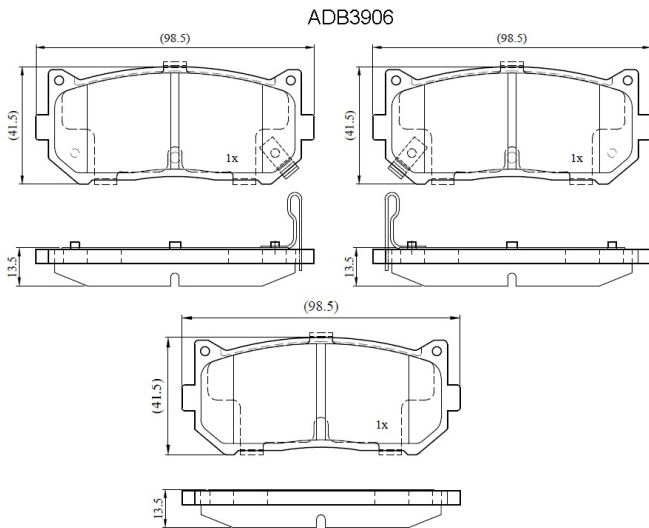

Make: KIA

Model: Shuma II

Part Number: ADB3906

Vehicle Manufacturing/Engine:

Specifications

Fitting Position	:	Rear
Model Date	:	05/01-->
Or. Caliper	:	Sumitomo

WVA	:	23455
FMSI	:	
Length	:	98.5
Width	:	41.5
Thickness	:	13.5