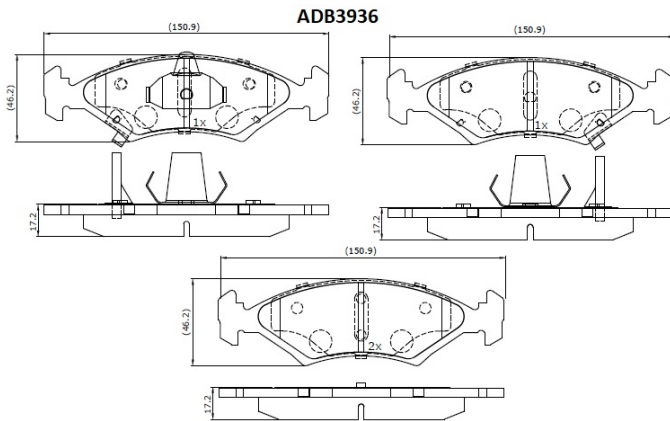

Make: KIA

Model: Shuma

Part Number: ADB3936

Vehicle Manufacturing/Engine:

Specifications

Fitting Position	:	Front
Model Date	:	99-->
Or. Caliper	:	
WVA	:	
FMSI	:	

Length	:	150.9
Width	:	46.2
Thickness	:	17.3