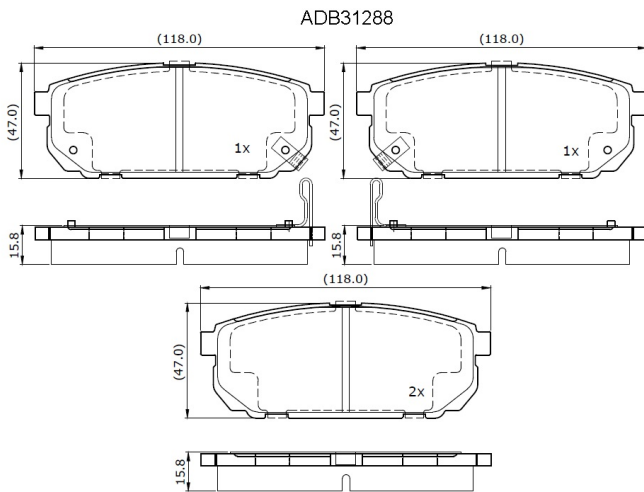

Make: KIA

Model: Sorento

Part Number: ADB31288

Vehicle Manufacturing/Engine:

Specifications

Fitting Position	:	Rear
Model Date	:	08/02-->
Or. Caliper	:	Akebono

WVA	:	24,05,82,39,971
FMSI	:	
Length	:	118
Width	:	47
Thickness	:	15.8