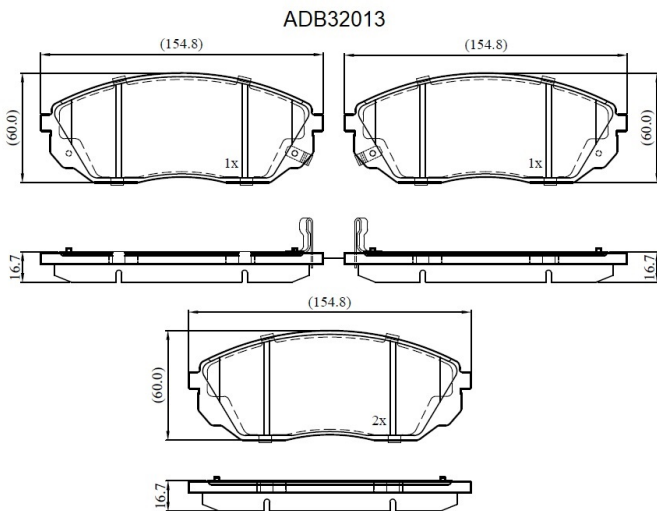

Make: KIA

Model: Sorento

Part Number: ADB32013

Vehicle Manufacturing/Engine:

Specifications

Fitting Position	:	Front
Model Date	:	08/02-->
Or. Caliper	:	Mando

WVA	:	24,06,82,40,69,24,070
FMSI	:	
Length	:	154.8
Width	:	60
Thickness	:	16.7/17.1