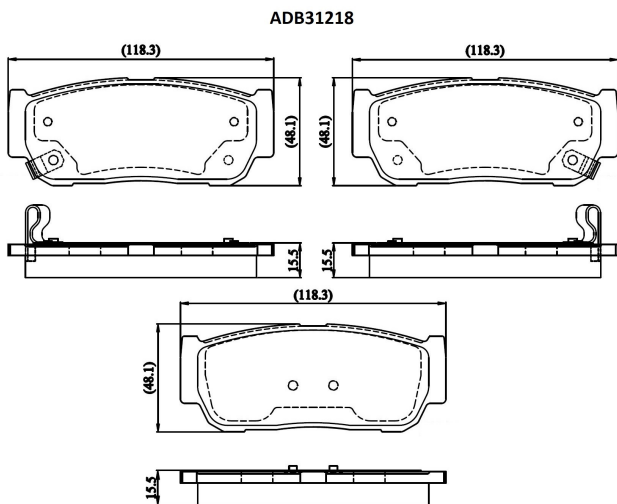

Make: KIA

Model: Sorento

Part Number: ADB31218

Vehicle Manufacturing/Engine:

Specifications

Fitting Position	:	Rear
Model Date	:	02-
Or. Caliper	:	

WVA	:	23931, 23932, 23933
FMSI	:	
Length	:	118.3
Width	:	48.2
Thickness	:	15.5