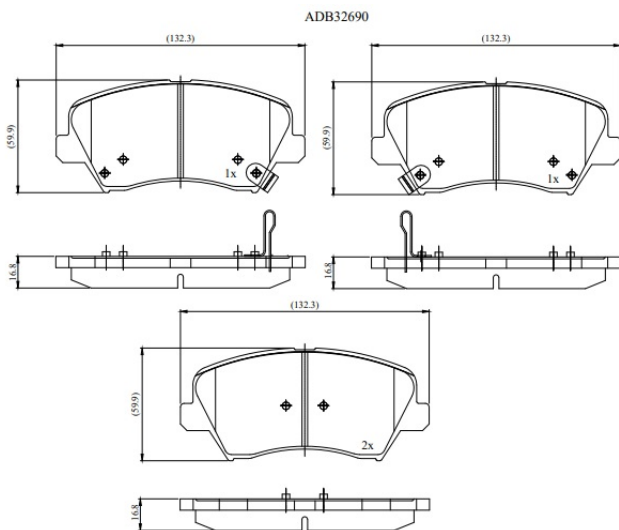

Make: KIA

Model: Sorento

Part Number: ADB32690

Vehicle Manufacturing/Engine:

Specifications

Fitting Position	:	Front
Model Date	:	Nov-13
Or. Caliper	:	

WVA	:	
FMSI	:	8549-D1432
Length	:	132.3
Width	:	59.9
Thickness	:	16.8