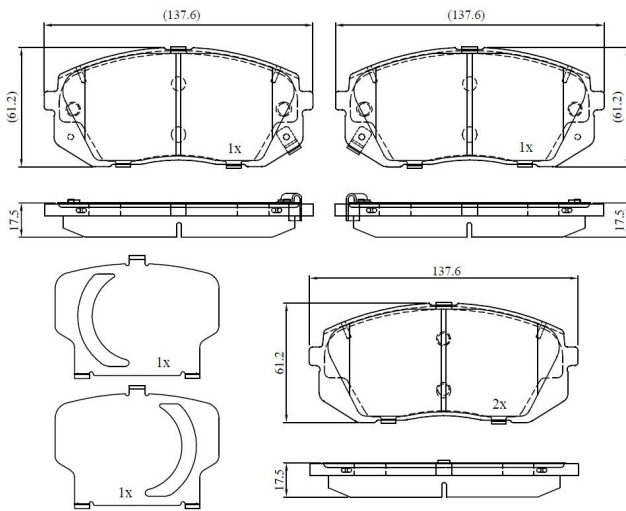

Make: KIA

Model: SOUL II

Part Number: ADB32529

Vehicle Manufacturing/Engine:

ADB32529

Specifications

Fitting Position	:	Front
Model Date	:	2014-

Or. Caliper	:	
WVA	:	24501
FMSI	:	
Length	:	137.8
Width	:	61
Thickness	:	17.6