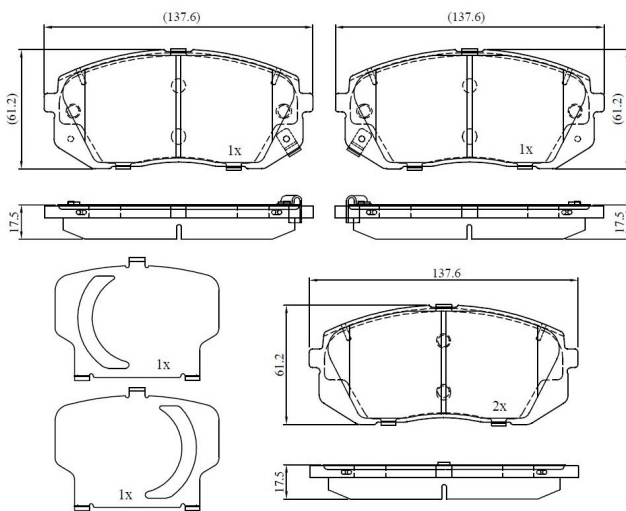

Make: KIA

Model: SOUL II

Part Number: ADB32529

Vehicle Manufacturing/Engine:

ADB32529

Specifications

Fitting Position	:	Front
Model Date	:	2014-

Or. Caliper	:	
WVA	:	24501
FMSI	:	
Length	:	137.8
Width	:	61
Thickness	:	17.6