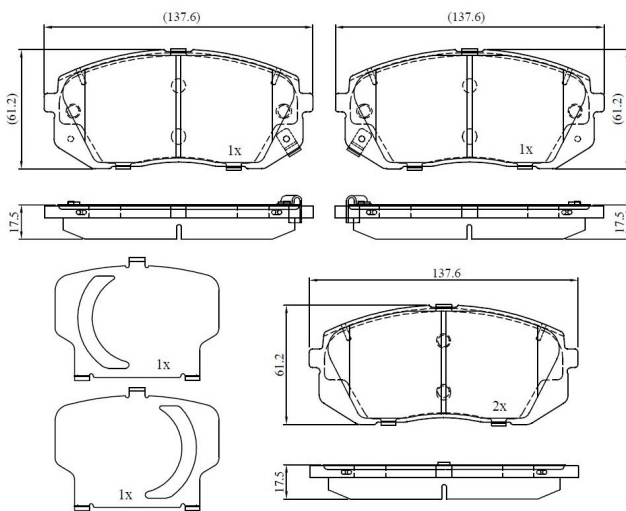

Make: KIA

Model: SOUL II

Part Number: ADB32529

Vehicle Manufacturing/Engine:

ADB32529

Specifications

Fitting Position	:	Front
Model Date	:	2015-

Or. Caliper	:	
WVA	:	24501
FMSI	:	
Length	:	137.8
Width	:	61
Thickness	:	17.6