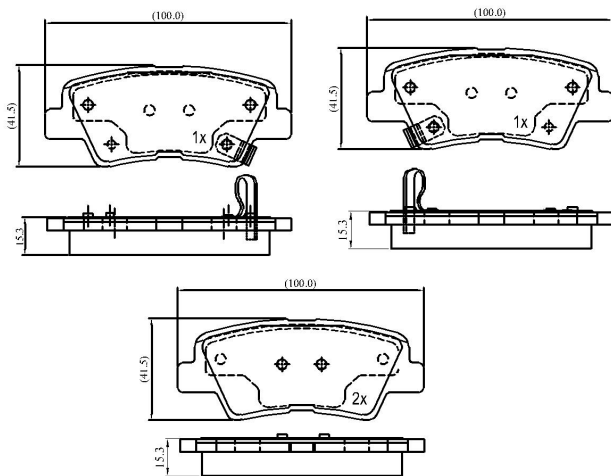

Make: KIA

Model: Soul

Part Number: ADB32023

Vehicle Manufacturing/Engine:

ADB32023

Specifications

Fitting Position	:	Rear
Model Date	:	02/09-->
Or. Caliper	:	Akebono

WVA	:	24,93,42,49,35,24,936
FMSI	:	
Length	:	100
Width	:	41.5
Thickness	:	15.3