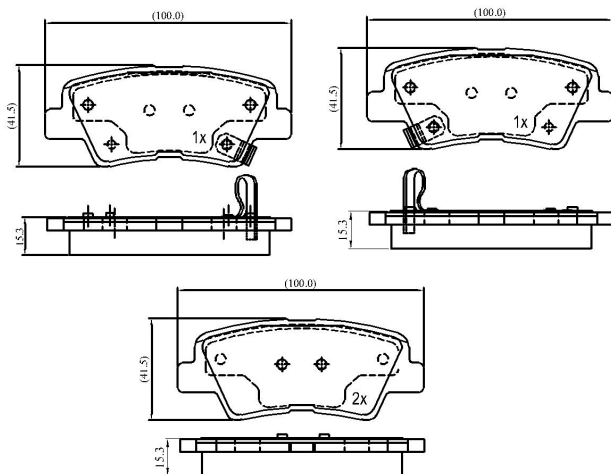

Make: KIA

Model: Soul

Part Number: ADB32023

Vehicle Manufacturing/Engine:

ADB32023

Specifications

Fitting Position	:	Rear
Model Date	:	02/09-->
Or. Caliper	:	Akebono

WVA	:	24,93,42,49,35,24,936
FMSI	:	
Length	:	100
Width	:	41.5
Thickness	:	15.3