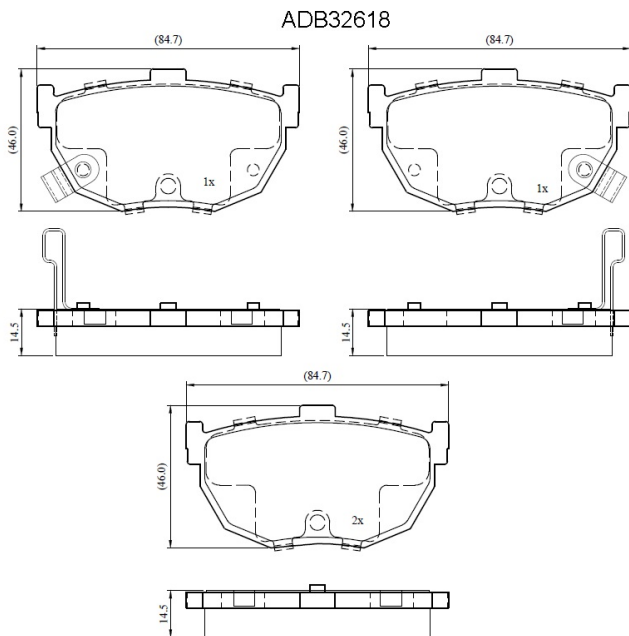

Make: KIA

Model: Spectra

Part Number: ADB32618

Vehicle Manufacturing/Engine:

Specifications

Fitting Position

:

Rear

Model Date	:	05-Sep
Or. Caliper	:	
WVA	:	
FMSI	:	D323
Length	:	84.7
Width	:	46
Thickness	:	13.7