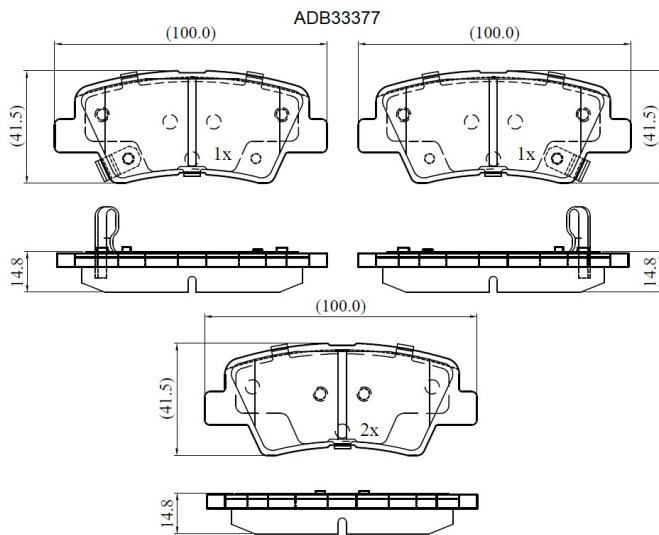

Make: KIA

Model: TRUCK Soul

Part Number: ADB33377

Vehicle Manufacturing/Engine:

Specifications

Fitting Position	:	Rear
Model Date	:	Oct-13
Or. Caliper	:	

WVA	:	
FMSI	:	D1313
Length	:	100
Width	:	41.5
Thickness	:	14.8