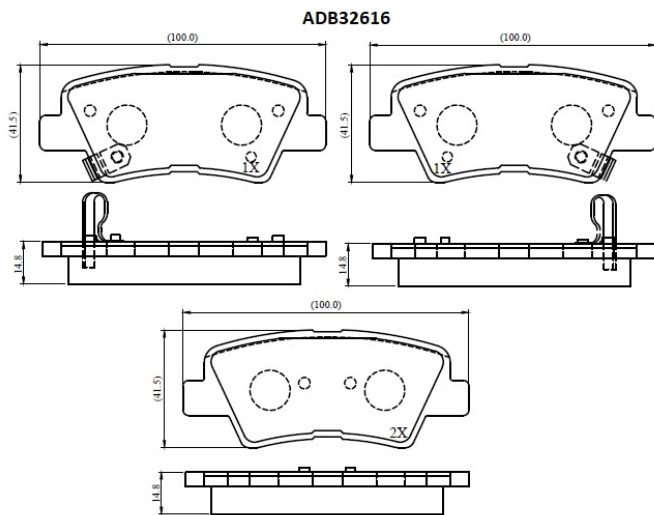

Make: KIA

Model: TRUCK

Part Number: ADB32616

Vehicle Manufacturing/Engine:

Specifications

Fitting Position	:	Rear
Model Date	:	Oct-13
Or. Caliper	:	

WVA	:	
FMSI	:	D1313
Length	:	100
Width	:	41.5
Thickness	:	14.8