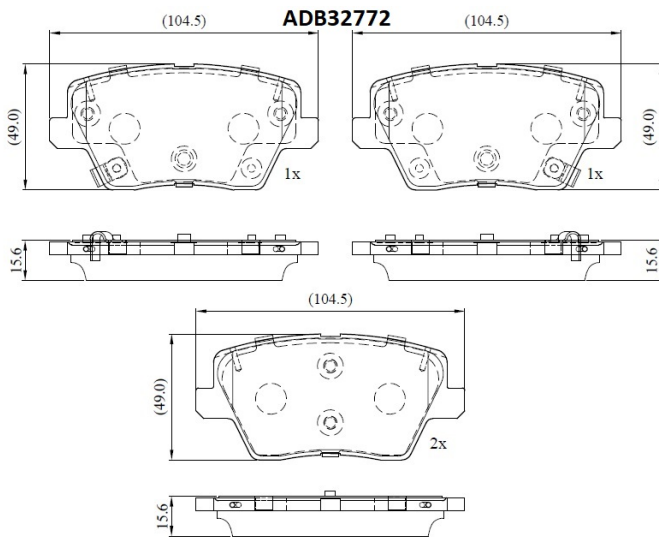

Make: KIA

Model: XCEED

Part Number: ADB32772

Vehicle Manufacturing/Engine:

Specifications

| | | |
|-------------------------|---|-------|
| Fitting Position | : | Rear |
| Model Date | : | 2019- |
| Or. Caliper | : | |

| | | |
|------------------|---|-----------------------|
| WVA | : | 22,67,52,26,76,22,677 |
| FMSI | : | |
| Length | : | 105 |
| Width | : | 49 |
| Thickness | : | 16 |