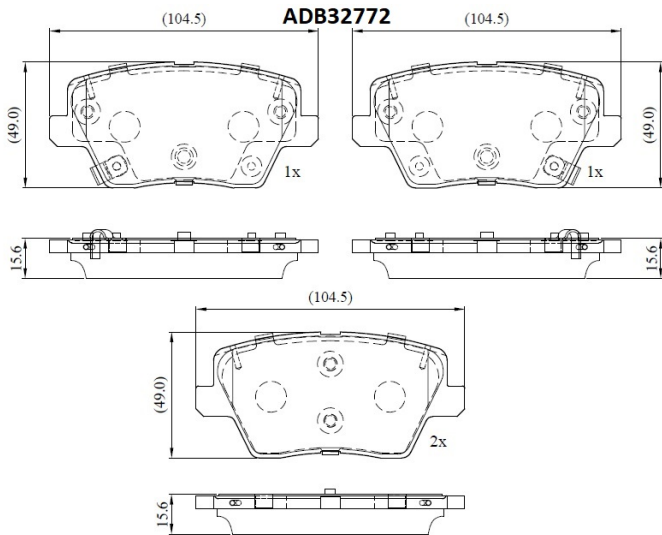

Make: KIA

Model: XCEED

Part Number: ADB32772

Vehicle Manufacturing/Engine:

Specifications

Fitting Position	:	Rear
Model Date	:	2019-
Or. Caliper	:	

WVA	:	22,67,52,26,76,22,677
FMSI	:	
Length	:	105
Width	:	49
Thickness	:	16