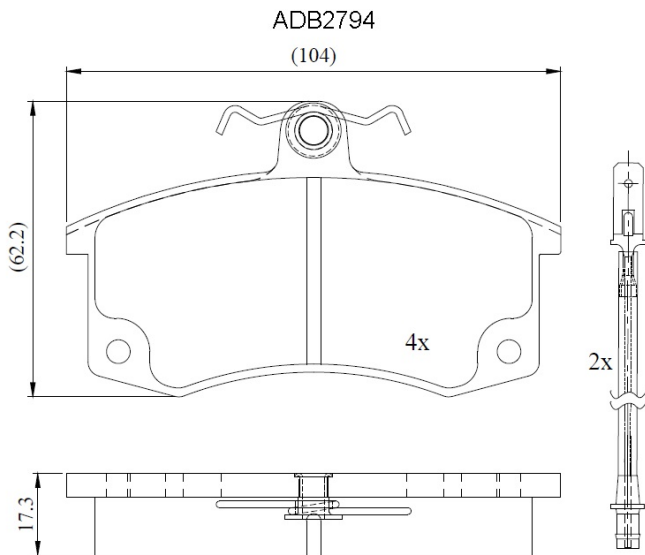

Make: LADA

Model: Samara/ Forma

Part Number: ADB2794

Vehicle Manufacturing/Engine:

Specifications

Fitting Position	:	Front
Model Date	:	01/87->

Or. Caliper	:	Lucas
WVA	:	21170
FMSI	:	
Length	:	104
Width	:	62.2
Thickness	:	17.3