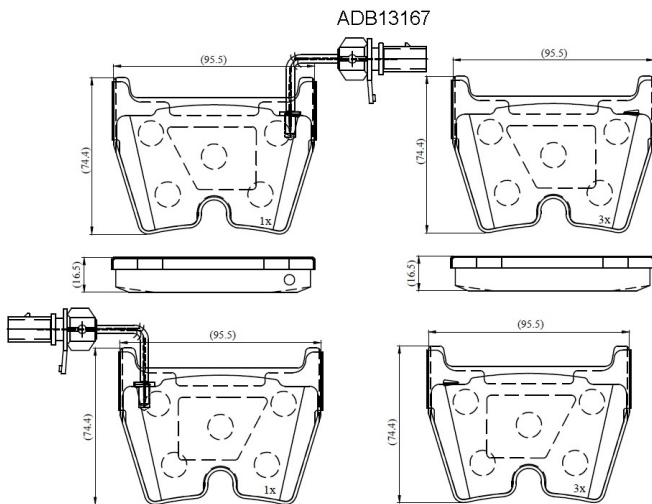

Make: LAMBORGHINI

Model: GALLARDO

Part Number: ADB13167

Vehicle Manufacturing/Engine:

Specifications

Fitting Position	:	Front
Model Date	:	2007-2009
Or. Caliper	:	

WVA	:	23751
FMSI	:	
Length	:	95.7
Width	:	74.4
Thickness	:	16.7