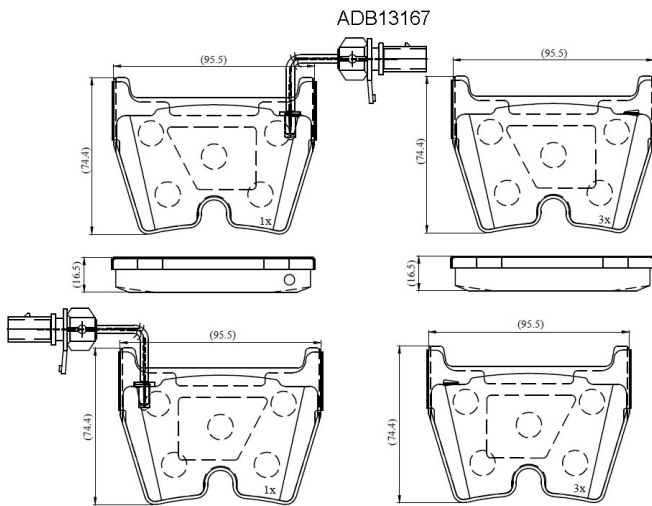

Make: LAMBORGHINI

Model: GALLARDO

Part Number: ADB13167

Vehicle Manufacturing/Engine:

Specifications

Fitting Position	:	Front
Model Date	:	2010-
Or. Caliper	:	

WVA	:	23751
FMSI	:	
Length	:	95.7
Width	:	74.4
Thickness	:	16.7