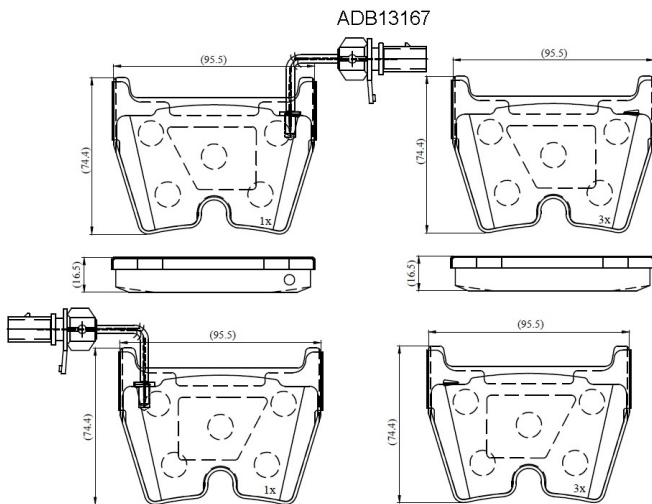

Make: LAMBORGHINI

Model: GALLARDO

Part Number: ADB13167

Vehicle Manufacturing/Engine:

Specifications

Fitting Position	:	Front
Model Date	:	2008-
Or. Caliper	:	

WVA	:	23751
FMSI	:	
Length	:	95.7
Width	:	74.4
Thickness	:	16.7