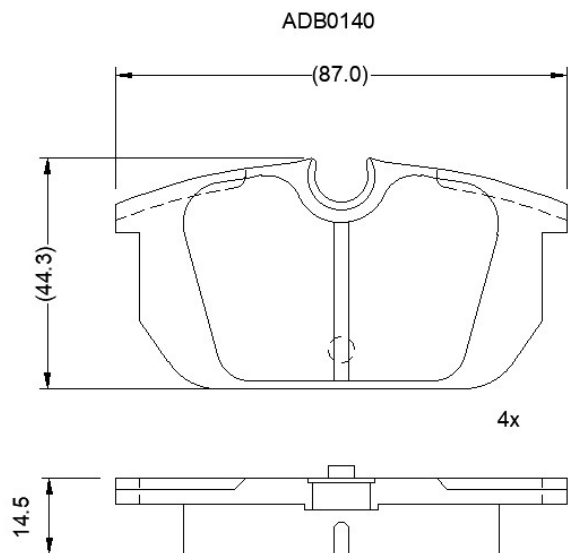

Make: LANCIA

Model: Dedra

Part Number: ADB0140

Vehicle Manufacturing/Engine:

Specifications

Fitting Position

:

Rear

Model Date	:	01/95->
Or. Caliper	:	Locus
WVA	:	21103
FMSI	:	
Length	:	87
Width	:	44.4
Thickness	:	14.5