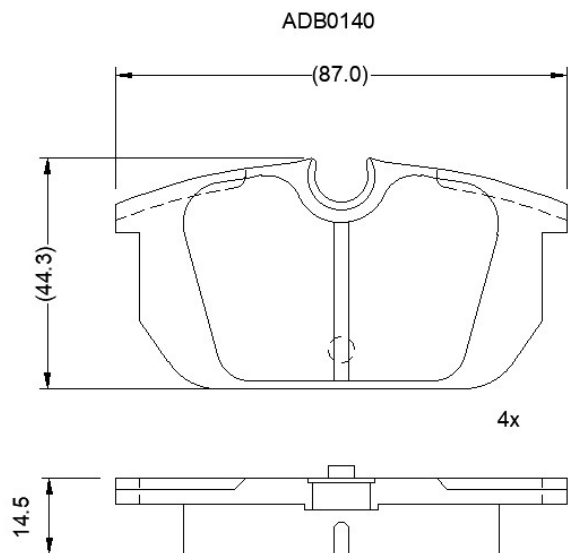

Make: LANCIA

Model: Dedra

Part Number: ADB0140

Vehicle Manufacturing/Engine:

Specifications

Fitting Position

:

Rear

Model Date	:	03/89-01/95
Or. Caliper	:	Locus
WVA	:	21103
FMSI	:	
Length	:	87
Width	:	44.4
Thickness	:	14.5