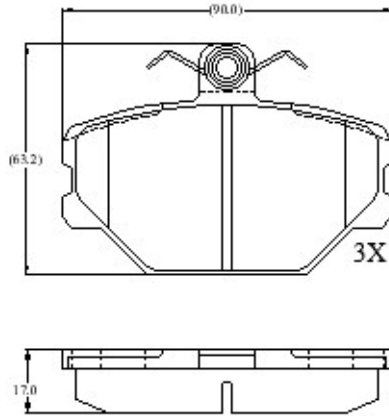

Make: LANCIA

Model: Dedra

Part Number: ADB1142

Vehicle Manufacturing/Engine:

ADB1142

Specifications

Fitting Position	:	Front
Model Date	:	03/89-01/95
Or. Caliper	:	Locus
WVA	:	21101
FMSI	:	
Length	:	90
Width	:	63.2
Thickness	:	17