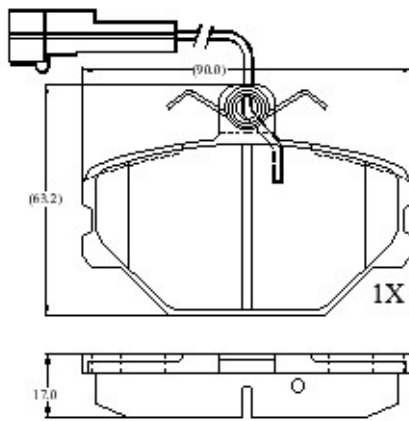

Make: LANCIA

Model: Dedra

Part Number: ADB1142

Vehicle Manufacturing/Engine:

ADB1142

Specifications

Fitting Position	:	Front
Model Date	:	03/89-01/95
Or. Caliper	:	Locus
WVA	:	21101
FMSI	:	
Length	:	90
Width	:	63.2
Thickness	:	17