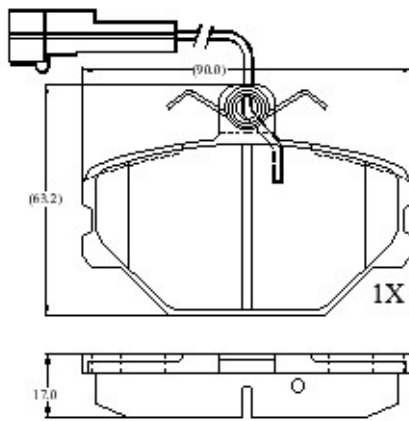

Make: LANCIA

Model: Dedra

Part Number: ADB1142

Vehicle Manufacturing/Engine:

ADB1142

Specifications

| | | |
|-------------------------|---|-------------|
| Fitting Position | : | Front |
| Model Date | : | 03/89-01/95 |
| Or. Caliper | : | Locus |
| WVA | : | 21102 |
| FMSI | : | |
| Length | : | 90 |
| Width | : | 63.2 |
| Thickness | : | 17 |