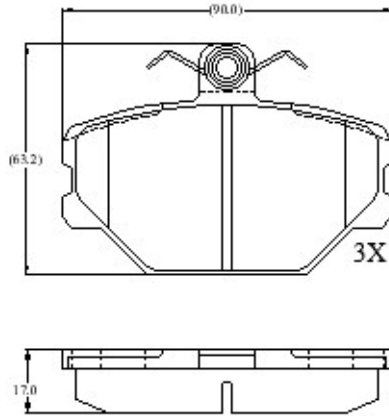

Make: LANCIA

Model: Dedra

Part Number: ADB1142

Vehicle Manufacturing/Engine:

ADB1142

Specifications

| | | |
|-------------------------|---|-------------|
| Fitting Position | : | Front |
| Model Date | : | 03/89-01/95 |
| Or. Caliper | : | Locus |
| WVA | : | 21102 |
| FMSI | : | |
| Length | : | 90 |
| Width | : | 63.2 |
| Thickness | : | 17 |