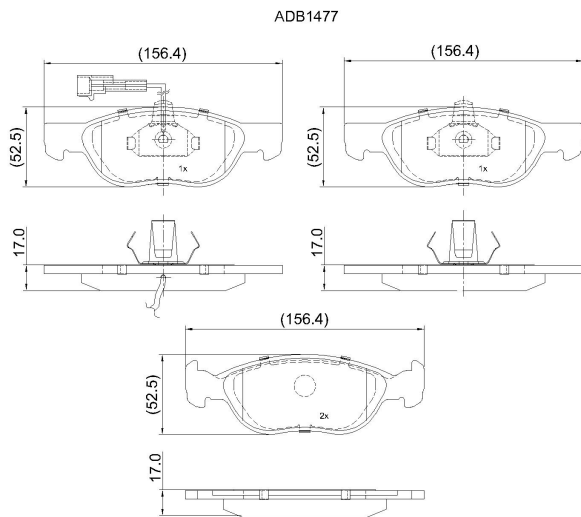

Make: LANCIA

Model: Dedra

Part Number: ADB1477

Vehicle Manufacturing/Engine:

Specifications

Fitting Position	:	Front
Model Date	:	01/95->
Or. Caliper	:	Ate

WVA	:	21927
FMSI	:	
Length	:	156.4
Width	:	52.5
Thickness	:	17