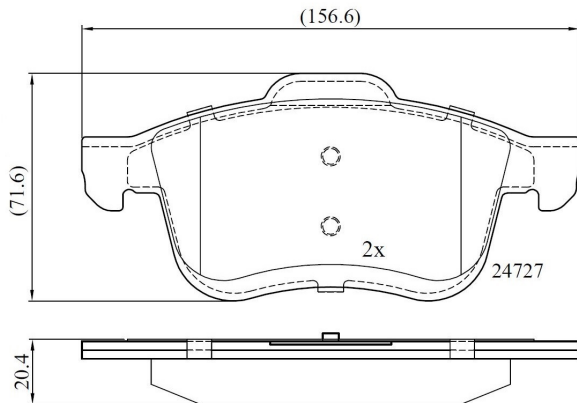

Make: LANCIA

Model: Delta III

Part Number: ADB12032

Vehicle Manufacturing/Engine:

ADB12032

Specifications

Fitting Position	:	Front
Model Date	:	02/09-
Or. Caliper	:	ATE -Teves
WVA	:	24727, 24728, 24729
FMSI	:	
Length	:	155.0/156.3
Width	:	69.0/71.8
Thickness	:	20.4