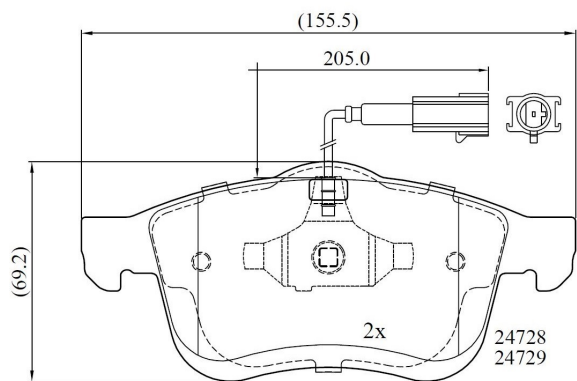

Make: LANCIA

Model: Delta III

Part Number: ADB12032

Vehicle Manufacturing/Engine:

ADB12032

Specifications

Fitting Position	:	Front
Model Date	:	02/09-
Or. Caliper	:	ATE -Teves
WVA	:	24727, 24728, 24729
FMSI	:	
Length	:	155.0/156.3
Width	:	69.0/71.8
Thickness	:	20.4