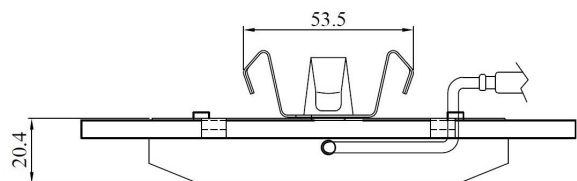

Make: LANCIA

Model: Delta III

Part Number: ADB12032

Vehicle Manufacturing/Engine:

ADB12032

Specifications

Fitting Position	:	Front
Model Date	:	02/09-
Or. Caliper	:	ATE -Teves
WVA	:	24727, 24728, 24729
FMSI	:	
Length	:	155.0/156.3
Width	:	69.0/71.8
Thickness	:	20.4