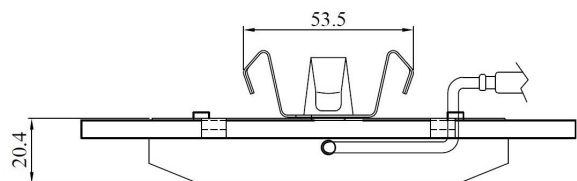

Make: LANCIA

Model: Delta III

Part Number: ADB12032

Vehicle Manufacturing/Engine:

ADB12032

Specifications

Fitting Position	:	Front
Model Date	:	01/09-
Or. Caliper	:	ATE -Teves
WVA	:	24727, 24728, 24729
FMSI	:	
Length	:	155.0/156.3
Width	:	69.0/71.8
Thickness	:	20.4