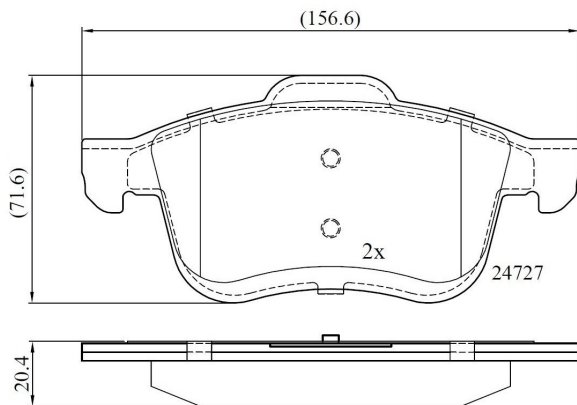

Make: LANCIA

Model: Delta III

Part Number: ADB12032

Vehicle Manufacturing/Engine:

ADB12032

Specifications

Fitting Position	:	Front
Model Date	:	01/09-
Or. Caliper	:	ATE -Teves
WVA	:	24727, 24728, 24729
FMSI	:	
Length	:	155.0/156.3
Width	:	69.0/71.8
Thickness	:	20.4