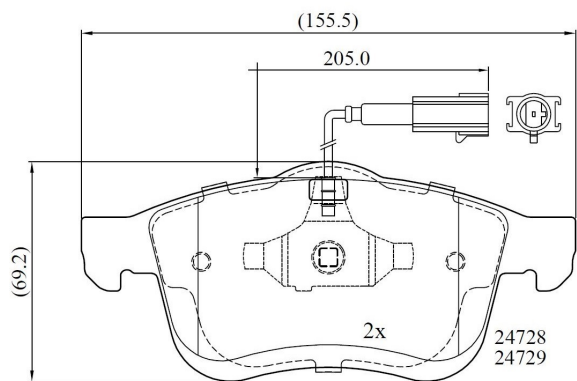

Make: LANCIA

Model: Delta III

Part Number: ADB12032

Vehicle Manufacturing/Engine:

ADB12032

Specifications

Fitting Position	:	Front
Model Date	:	01/09-
Or. Caliper	:	ATE -Teves
WVA	:	24727, 24728, 24729
FMSI	:	
Length	:	155.0/156.3
Width	:	69.0/71.8
Thickness	:	20.4